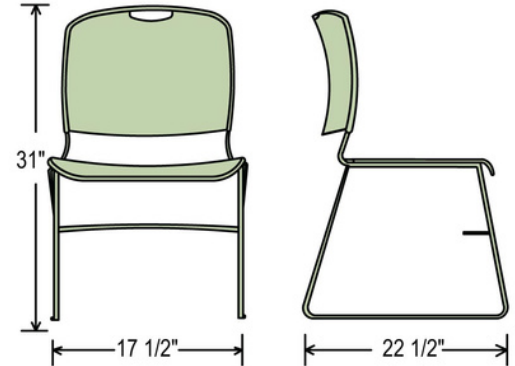

8500 Series:

Model 8510 Shown

Molded seat and back provide comfort and allow for easy interstacking

Reinforced underseat ribbing for added strength

Protective rounded polyethylene floor glides with custom clamping device

Chrome-plated 11mm steel rod frame

300 lb. Weight Capacity

Color Options Available:

Wine
8508

Black
8510

Gunmetal Grey
8502

Navy Blue
8505

Dimensions:

DY-85:

Stacking
Chair Cart
holds up to
40 stack
chairs!

www.iowatablesandchairs.com

Contact us today!

Carol Swift
641-521-0787
carolswift@gmail.com

Sofie Stonewall
641-521-0545
sofie.stonewall@gmail.com

www.clubprocurefurniture.com